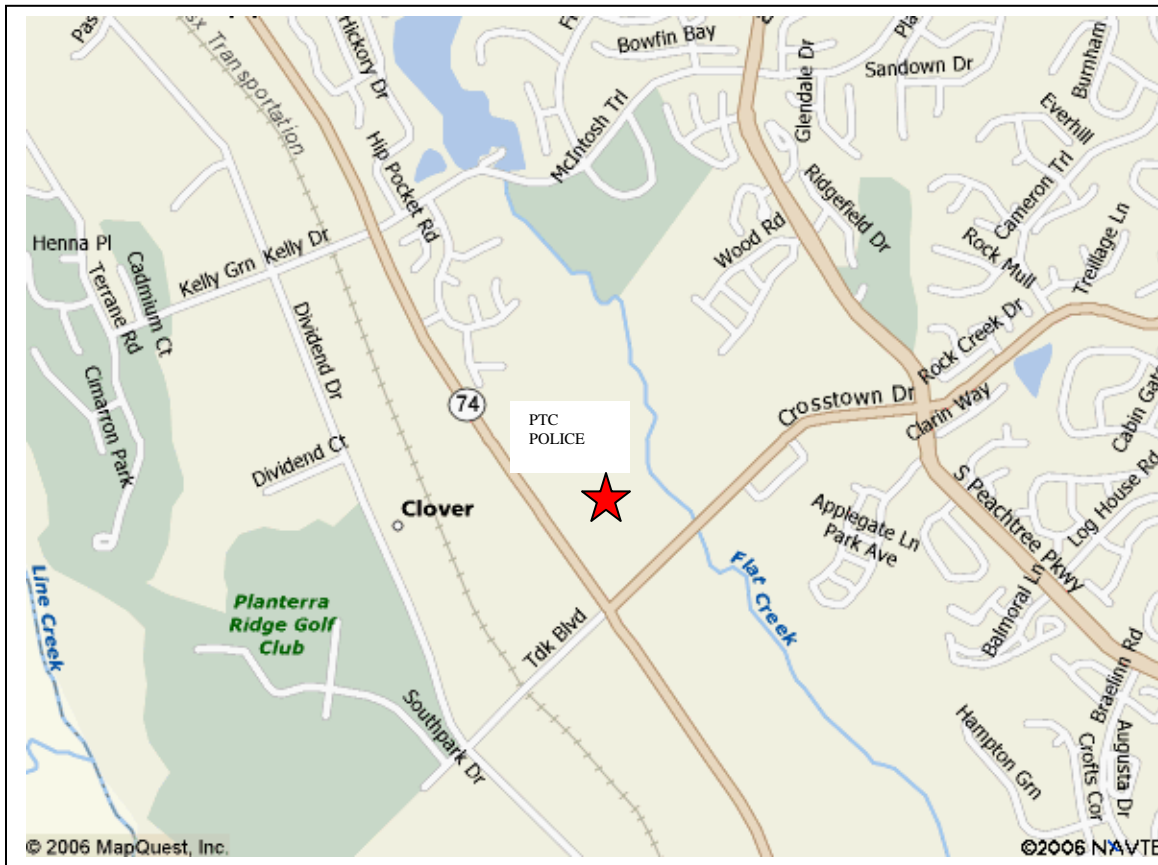

GOODSENSE® Employee Store

From Hwy 54/74:

Turn South on Hwy 74. Go through 3rd light at Kelly Drive. Turn left at the second drive (Crosstown Business Park) past the Police Station. We are in the second building, located in Suite B.

From Hwy 85 Fayetteville:

Turn North on Hwy 74. Go through the intersestion at Crosstown Drive and TDK Blvd. Turn right at the first drive (Crosstown Business Park). We are in the second building, located in Suite B.